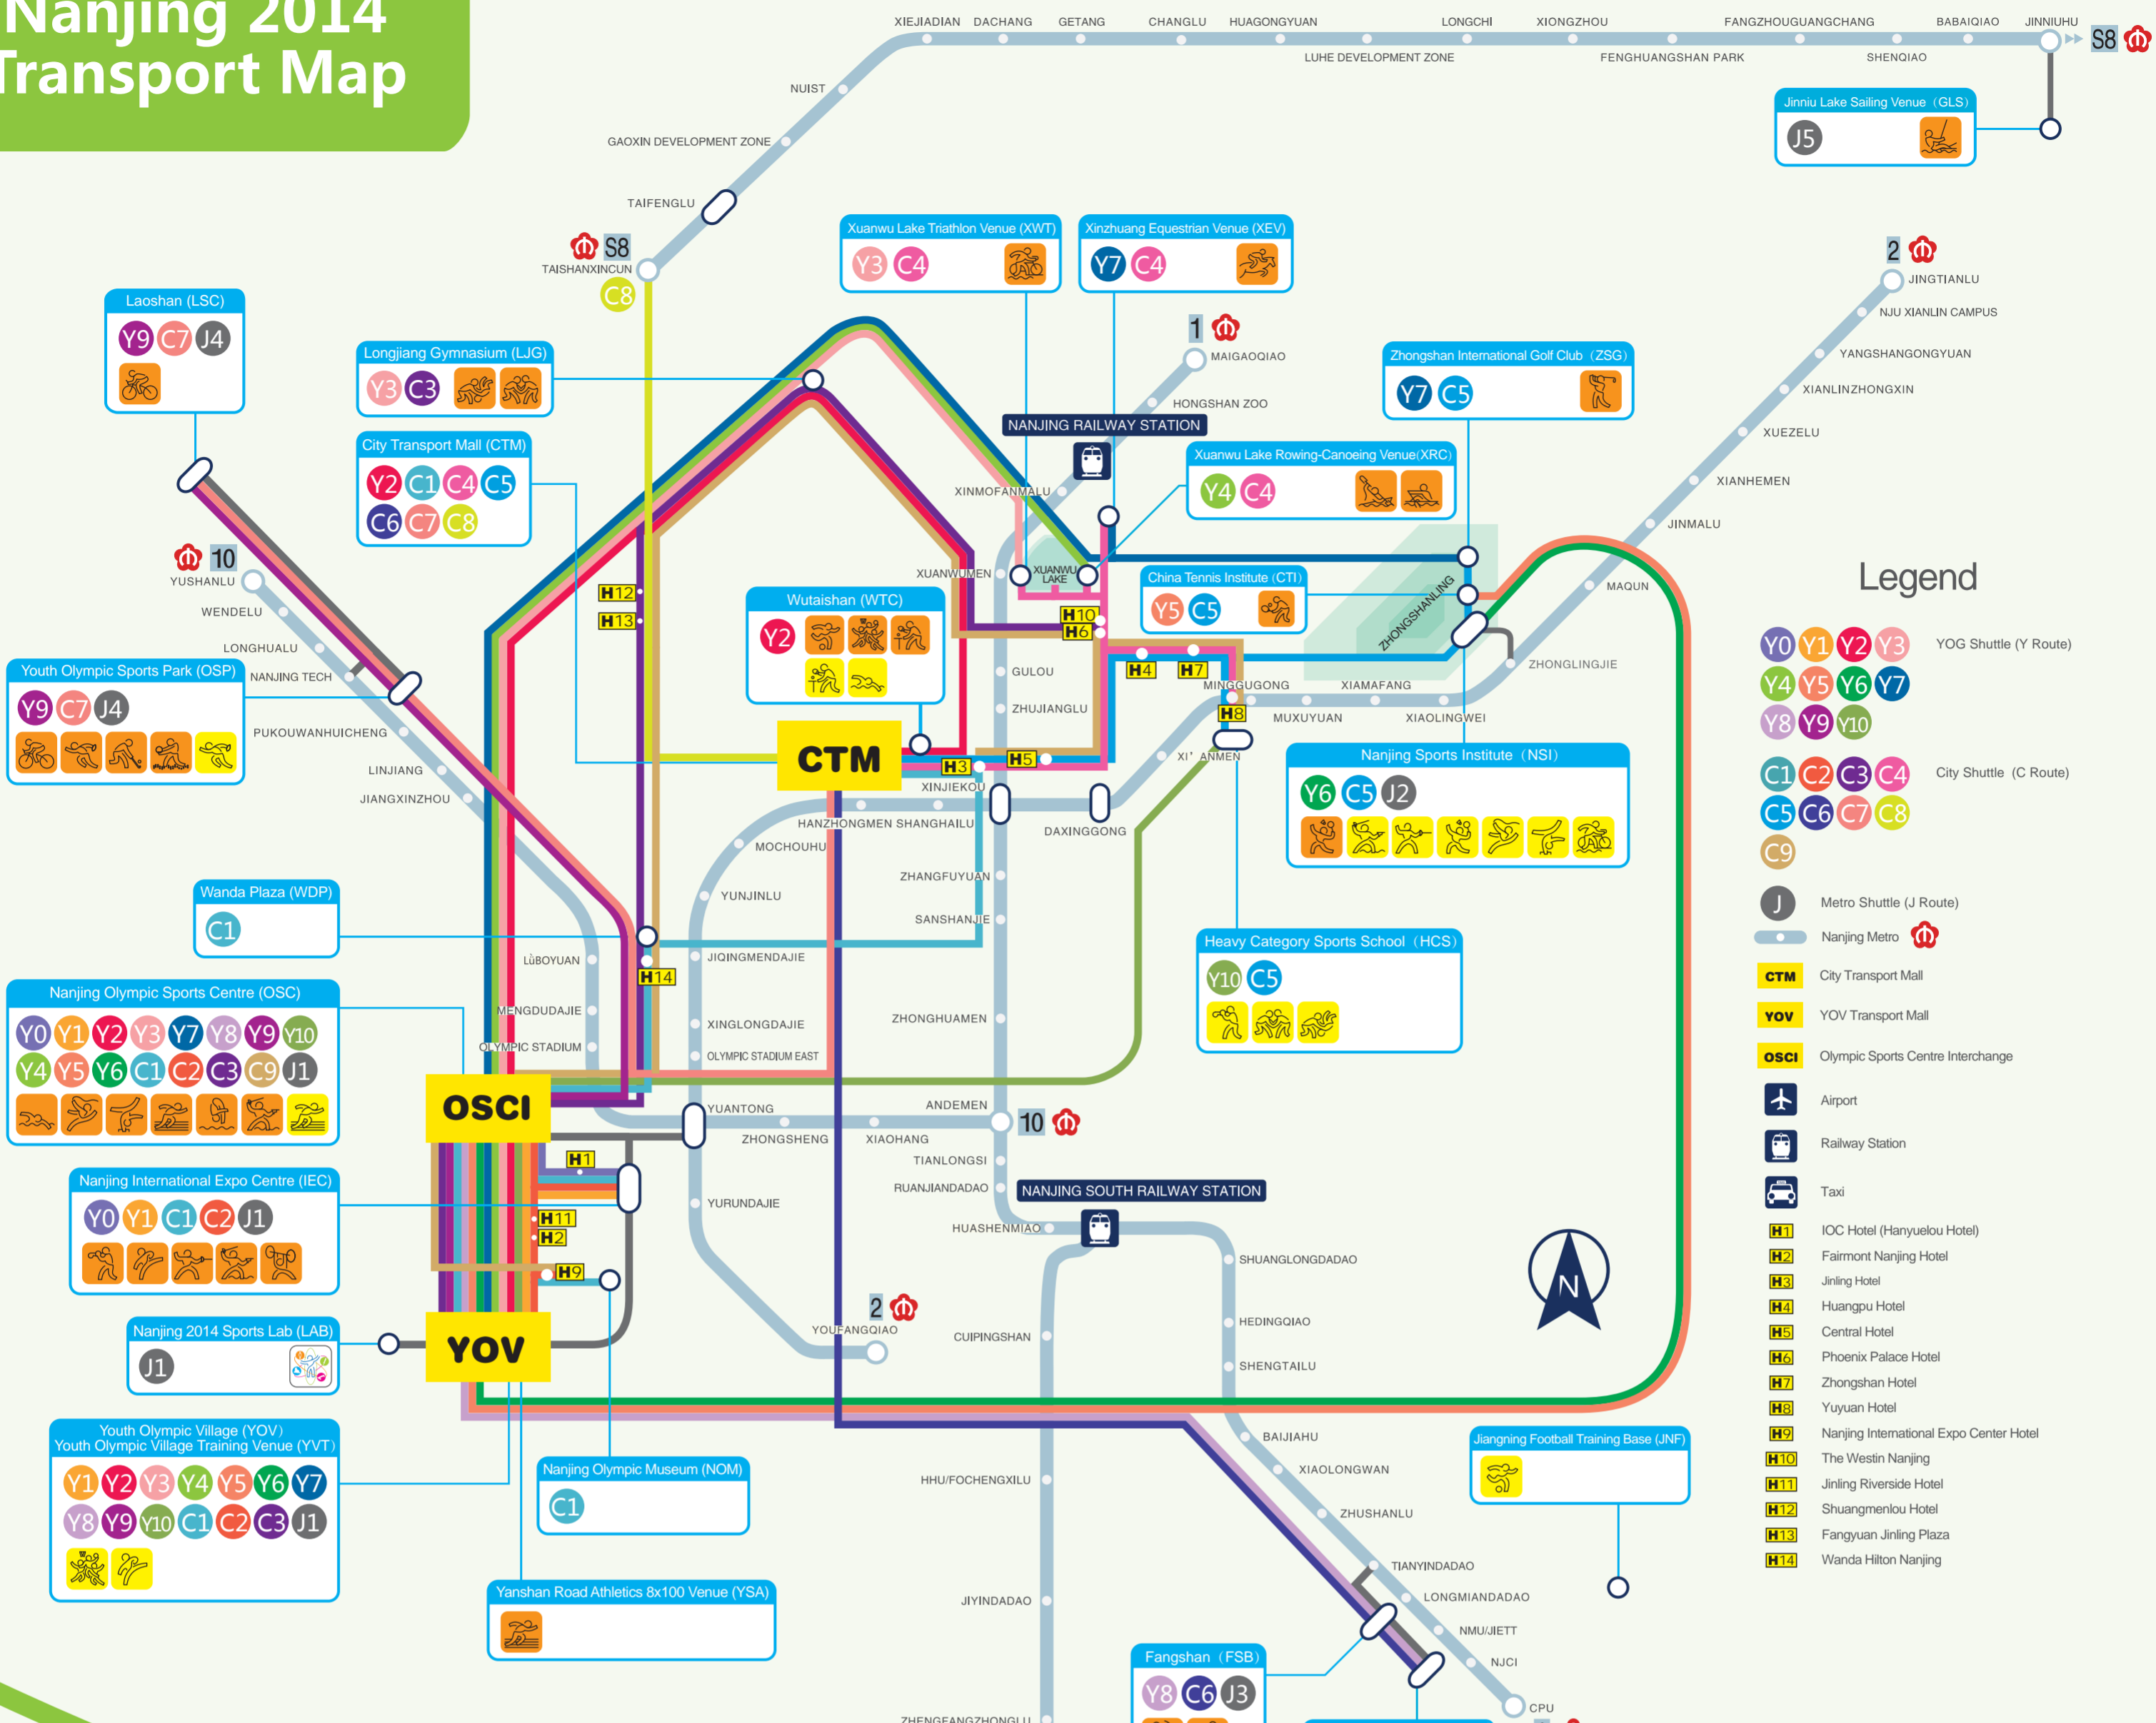

Nanjing 2014 Transport Map

Legend

- YOG Shuttle (Y Route)
 - Y0 Y1 Y2 Y3
 - Y4 Y5 Y6 Y7
 - Y8 Y9 Y10
- City Shuttle (C Route)
 - C1 C2 C3 C4
 - C5 C6 C7 C8
 - C9
- Metro Shuttle (J Route)
 - J
- Nanjing Metro
 - 1
 - 2
 - S8
- CTM City Transport Mall
- YOY YOY Transport Mall
- OSCI Olympic Sports Centre Interchange
- Airport
- Railway Station
- Taxi
- H1 IOC Hotel (Hanyuelu Hotel)
- H2 Fairmont Nanjing Hotel
- H3 Jining Hotel
- H4 Huangpu Hotel
- H5 Central Hotel
- H6 Phoenix Palace Hotel
- H7 Zhongshan Hotel
- H8 Yuyuan Hotel
- H9 Nanjing International Expo Center Hotel
- H10 The Westin Nanjing
- H11 Jining Riverside Hotel
- H12 Shuangmenlou Hotel
- H13 Fangyuan Jining Plaza
- H14 Wanda Hilton Nanjing

YOY Transport Mall

CSS operation period: 10th August to 30th August
 Y Line Frequencies: every 15 mins
 C Line Frequencies: every 30 mins
 YOG Taxi Service Hot line: +86 025-52336905

更新的交通信息请见青奥官网
 Updated Transport Information on
www.nanjing2014.org

Legend

- LZ Electric Car Drop-off/Load Zone
- P11 Sailing Venue Shuttle: OSCI to Jinni Lake Sailing Venue; operates from 18 to 24 August.
- Electric Car Flow
- Electric Car Flow

Olympic Sports Centre

NANJING 2014
 YOUTH OLYMPIC GAMES

YOG DNA

Transport Map